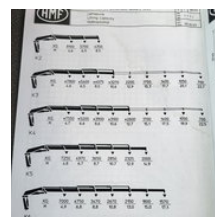

Volvo FM 340 FM / FH 8X4 TRIDEM met HMF 4220 laadkraan

General features

Brand	Volvo
Model	FM 340
Subcategory	Crane truck
Licence plate	1-BED-69
Odometer reading	322.300km
Construction year	2006
Date of first registration	10-08-2006
Color	Yellow
Condition	Used
General condition	generalCondition.average
Fuel	Diesel
Emission class	Euro 3
CE marking	Yes

Characteristics

Empty weight	21.920kg
Load capacity	32.000kg
GVW	44.000kg
Serial number	YV2JHV0G86A625259
Lifting capacity	690kg
Mast type	Articulated

Volvo FM 340 FM / FH 8X4 TRIDEM met HMF 4220 laadkraan

Technical specifications

Number of axes	4
Axis configuration	8x4
Engine output	250kw

Accessories

- Aluminium fuel tank
- Toolbox